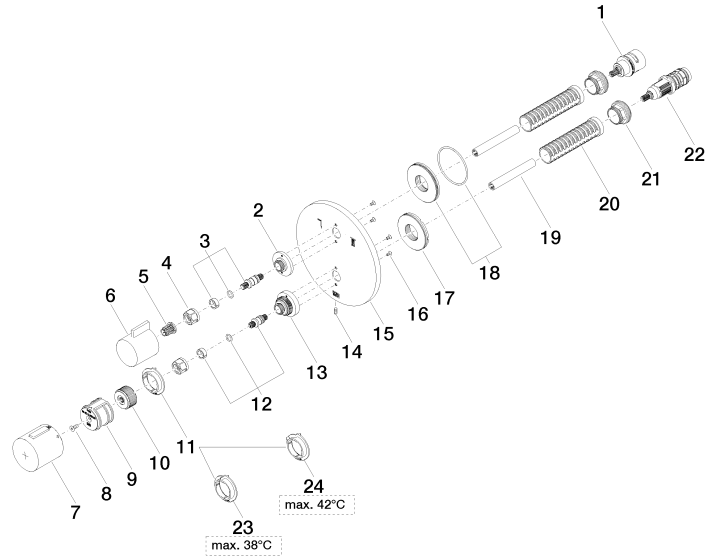

Concealed thermostat with two function volume control

36 426 970

Concealed thermostat with two function volume control

36 426 970

Spare parts list

No.	Item Number	Name	Quantity used	Delivery time
1	90 90 03 163 00 90	diverter	1	2
2	09 12 12 053-99	base	1	30
3	04 29 06 111 00-00	spindle	1	60
4	09 23 30 023 90	nut	2	2
5	90 12 12 002 00 90	fixing cap	1	2
6	09 20 67 006-99	handle	1	30
7	90 17 33 017 00-99	handle	1	30
8	09 30 30 124 90	screw	1	2
9	09 12 12 052 90	base	1	2
10	09 12 12 054 90	base	1	2
11	09 28 10 187 90	regulator	1	2
12	04 29 06 024 00-00	spindle	1	60
13	09 12 12 051-99	base	1	30
14	09 31 11 134 90	pin	1	2
15	09 11 02 243-99	plate	1	30
16	09 30 30 157 90	screw	4	2
17	09 30 01 296 90	disc	1	2
18	90 30 01 190 00 90	disc	1	2
19	09 23 01 124 90	sleeve	2	2
20	09 18 40 077 90	sleeve	2	2
21	09 24 04 257 90	nut	2	2
22	90 15 02 013 00 90	cartridge	1	2
23	09 28 10 188 90	regulator	1	2
24	09 28 10 189 90	regulator	1	2