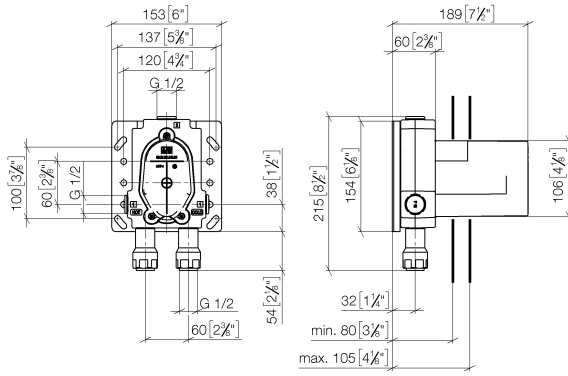

## Hand shower set with integrated shower holder

27 802 660

mm [inches]

## Rain shower with wall fixing 220 mm

28 649 970

- 450 mm projection
- rain shower Ø 220 mm
- rain flow
- rosette Ø 60 mm
- 1/2" connection
- with anti-scale system
- quick clearing
- WRAS: 1707033
- This product can help a building to meet requirements of Green Building Rating Systems, e.g. LEED®, BREEAM®, DGNB

### Required miscellaneous

**xGRID Installation track 555 mm**

12 360 970 90

## Concealed single-lever mixer

#Error

mm [inches]