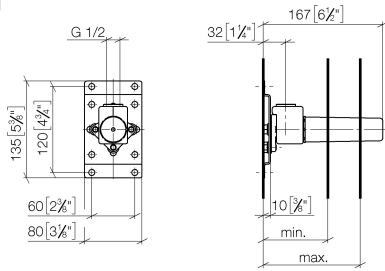

## Concealed wall elbow

#Error

mm [inches]

	min	max
CL. 1	90 [3 1/2"]	163 [6 3/8"]
CL. 2	68 [2 5/8"]	135 [5 3/8"]
Domicil	90 [3 1/2"]	163 [6 3/8"]
Gentle	90 [3 1/2"]	163 [6 3/8"]
IMO	90 [3 1/2"]	163 [6 3/8"]
Lissé	90 [3 1/2"]	163 [6 3/8"]
MEM	90 [3 1/2"]	163 [6 3/8"]
Symetrics	90 [3 1/2"]	163 [6 3/8"]
Vaia	90 [3 1/2"]	163 [6 3/8"]