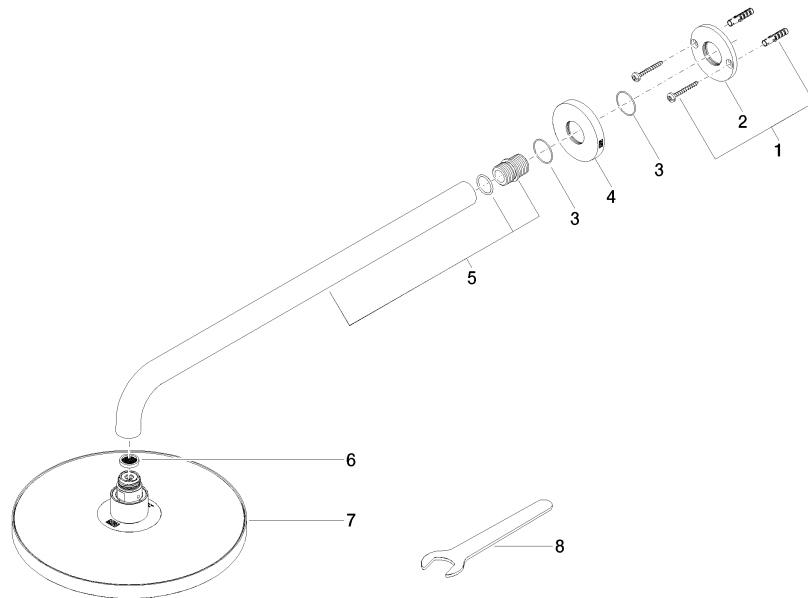

Rain shower with wall fixing 220 mm

28 649 970

Spare parts list

No.	Item Number	Name	Quantity used	Delivery time
1	04 30 31 032 00 90	fixing set	1	2
2	09 17 20 120 90	holder	1	2
3	09 14 10 150 90	seal	2	2
4	09 27 97 015-99	rosette	1	30
5	90 11 03 070 00-99	pipe	1	30
6	09 23 01 075 90	insert	1	2
7	04 12 05 092 00-99	shower	1	30
8	09 30 09 069 90	key	1	2