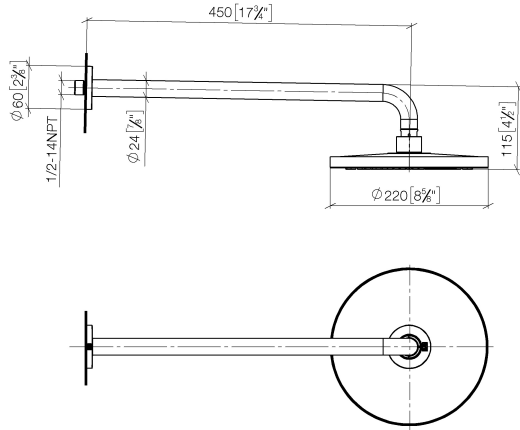

## Hand shower set with integrated shower holder

27 802 660

- normal flow
- with anti-scale system
- 3/8" shower outlet
- metal shower hose 1250mm with integrated anti-twist protection
- rosette Ø 60 mm
- 1/2" connection
- WRAS: 1912049

## Hand shower set with integrated shower holder

27 802 660

mm [inches]

### Concealed wall elbow

35 085 970 90

- min. recess depth 90 mm
- max. recess depth 163 mm

## Rain shower with wall fixing 220 mm

28 649 970

mm [inches]