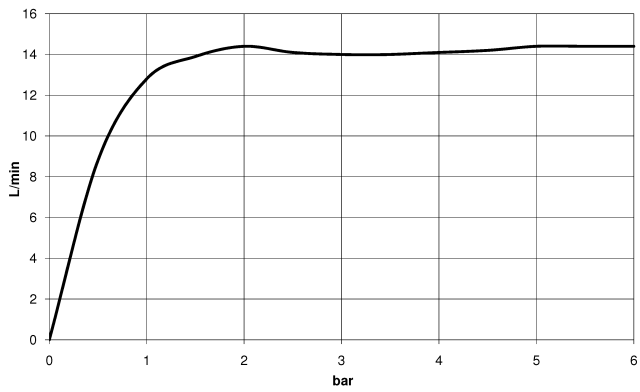

### Recommended miscellaneous

---

**Concealed wall elbow**

- min. recess depth 90 mm
- max. recess depth 163 mm

35 085 970 90

## Hand shower set with integrated shower holder

27 802 660

mm [inches]

### Flow rate chart