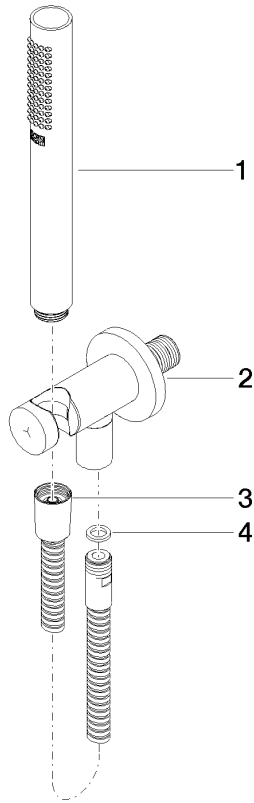

## Hand shower set with integrated shower holder

27 802 660

- normal flow
- with anti-scale system
- 3/8" shower outlet
- metal shower hose 1250mm with integrated anti-twist protection
- rosette Ø 60 mm
- 1/2" connection
- WRAS: 1912049

## Hand shower set with integrated shower holder

27 802 660

mm [inches]

### Flow rate chart

### Spare parts list

No.	Item Number	Name	Quantity used	Delivery time
1	28 019 979-99	Hand shower	1	30
2	28 490 660-99	Wall elbow with integrated shower holder	1	30
3	90 30 02 072 00-99	Metal shower hose 1/2" x 3/8" x 1250 mm	1	30
4	09 14 20 026 90	seal	1	2