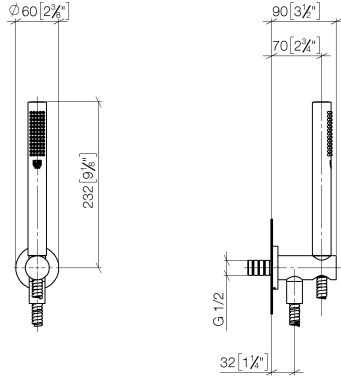

## Hand shower set with integrated shower holder

27 802 660

- normal flow
- with anti-scale system
- 3/8" shower outlet
- metal shower hose 1250mm with integrated anti-twist protection
- rosette Ø 60 mm
- 1/2" connection
- WRAS: 1912049

### Recommended miscellaneous

---

**Concealed wall elbow**

- min. recess depth 90 mm
- max. recess depth 163 mm

35 085 970 90

## Hand shower set with integrated shower holder

27 802 660

mm [inches]