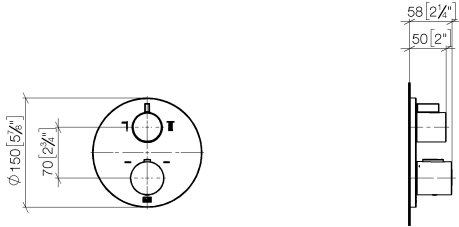

## Hand shower set with integrated shower holder

27 802 660

- normal flow
- with anti-scale system
- 3/8" shower outlet
- metal shower hose 1250mm with integrated anti-twist protection
- rosette Ø 60 mm
- 1/2" connection
- WRAS: 1912049

## Hand shower set with integrated shower holder

27 802 660

mm [inches]

### Required miscellaneous

- xGRID Installation track 555 mm** 12 360 970 90

## Concealed thermostat with two function volume control

36 426 970

mm [inches]